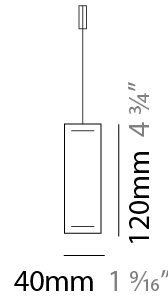

PROJECT
TYPE
SPECIFIER
QUANTITY
DATE

LED120 SUSPENSION

D71024-

base number   Color   Finish
Temperature   Options

1. To build a product code in our configurator select the specify button on the base model # product page
2. To build a manual product code on this datasheet choose from the options listed below in blue font and add the suffix to the base model #

GENERAL

Series: Woodlin
Subseries: LED120
Brand: Tunto
Division: Design
Mounting Type: Suspension
Mounting Location: Ceiling
Subcategory: Profile

PHYSICAL

Shape: Rectangle
Length (mm): 1000
Length (in): 39 3/8
Width (mm): 40
Width (in): 1 9/16
Height (mm): 120
Height (in): 4 3/4
Max. Overall Height (mm): 2120
Max. Overall Height (in): 83 7/16
Light Distribution: Direct / Indirect
Diffuser: Opal
Fixture Finish: WAL / ASH / OAK / BLK / WHI
Fixture Material: Wood
Cable Details: 2000mm / 78 3/4"

ELECTRICAL

Lamp Type: LED
Input Wattage (W): 46
Total Output Wattage (W): 38
Dimming: Tri-Mode (Non-Dimming and Phase Dimming (120Vac only) and 0-10V Dimming)
Driver Included: Yes
Driver Location: Integrated
Driver Type: Constant Current - Universal
Driver Class: Class 2
Input Voltage (V): 120 - 277
Constant Current (MA): 700

LED

Color Temperature (°K): 2700 / 3000 / 4000
Max. Delivered Lumen (lm): 2200
CRI: >93 CRI
Lamp Life (hrs): 50000

OPTICAL

RATINGS AND CERTIFICATIONS

Certified By: Certified for North American Standards
IP rating: IP20