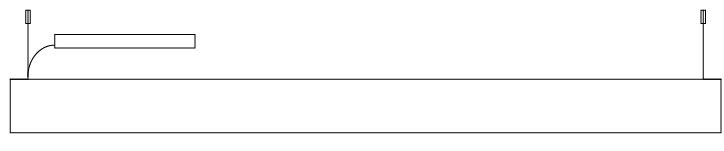

PROJECT	_____
TYPE	_____
SPECIFIER	_____
QUANTITY	_____
DATE	_____

LED120 SUSPENSION

D71026- -

base number   Color   Finish
Temperature   Options

1. To build a product code in our configurator select the specify button on the base model # product page
2. To build a manual product code on this datasheet choose from the options listed below in blue font and add the suffix to the base model #

GENERAL

Series: Woodlin
Subseries: LED120
Brand: Tunto
Division: Design
Mounting Type: Suspension
Mounting Location: Ceiling
Subcategory: Profile

PHYSICAL

Shape: Rectangle
Length (mm): 1600
Length (in): 63
Width (mm): 40
Width (in): 1 9/16
Height (mm): 120
Height (in): 4 3/4
Max. Overall Height (mm): 2120
Max. Overall Height (in): 83 7/16
Light Distribution: Direct / Indirect
Diffuser: Opal
Fixture Finish: WAL / ASH / OAK / BLK / WHI
Fixture Material: Wood
Cable Details: 2000mm / 78 3/4"

ELECTRICAL

Lamp Type: LED
Input Wattage (W): 74
Total Output Wattage (W): 63
Dimming: Tri-Mode (Non-Dimming and Phase Dimming (120Vac only) and 0-10V Dimming)
Driver Included: Yes
Driver Location: Integrated
Driver Type: Constant Current - Universal
Driver Class: Class 2
Input Voltage (V): 120 - 277
Constant Current (MA): 700

LED

Color Temperature (°K): 2700 / 3000 / 4000
Max. Delivered Lumen (lm): 3600
CRI: >93 CRI
Lamp Life (hrs): 50000

OPTICAL

RATINGS AND CERTIFICATIONS

Certified By: Certified for North American Standards
IP rating: IP20

1600mm 63"