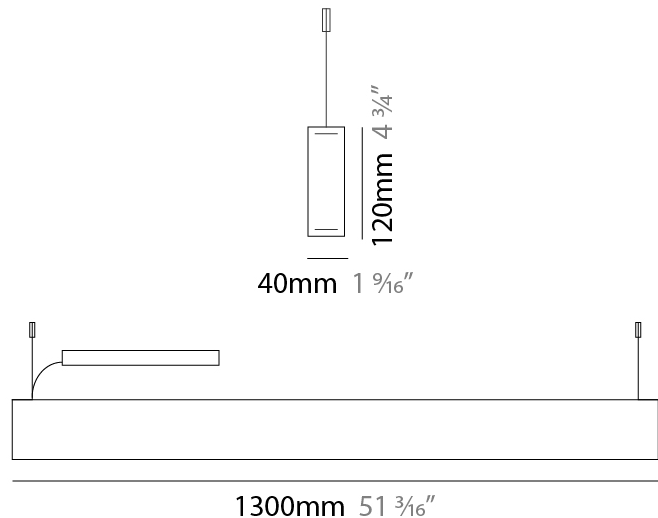

PROJECT	_____
TYPE	_____
SPECIFIER	_____
QUANTITY	_____
DATE	_____

LED120 SUSPENSION

D71025-

base number
Color   Finish
Temperature   Options

1. To build a product code in our configurator select the specify button on the base model # product page
2. To build a manual product code on this datasheet choose from the options listed below in blue font and add the suffix to the base model #

GENERAL

Series: Woodlin
Subseries: LED120
Brand: Tunto
Division: Design
Mounting Type: Suspension
Mounting Location: Ceiling
Subcategory: Profile

PHYSICAL

Shape: Rectangle
Length (mm): 1300
Length (in): 51 ³/₁₆
Width (mm): 40
Width (in): 1 ⁹/₁₆
Height (mm): 120
Height (in): 4 ³/₄
Max. Overall Height (mm): 2120
Max. Overall Height (in): 83 ⁷/₁₆
Light Distribution: Direct / Indirect
Diffuser: Opal
Fixture Finish: [WAL](#) / [ASH](#) / [OAK](#) / [BLK](#) / [WHI](#)
Fixture Material: Wood
Cable Details: 2000mm / 78 3/4"

ELECTRICAL

Lamp Type: LED
Input Wattage (W): 60
Total Output Wattage (W): 50.1
Dimming: Tri-Mode (Non-Dimming and Phase Dimming (120Vac only) and 0-10V Dimming)
Driver Included: Yes
Driver Location: Integrated
Driver Type: Constant Current - Universal
Driver Class: Class 2
Input Voltage (V): 120 - 277
Constant Current (MA): 700

LED

Color Temperature (°K): [2700](#) / [3000](#) / [4000](#)
Max. Delivered Lumen (lm): 3260
CRI: >93 CRI
Lamp Life (hrs): 50000

OPTICAL

RATINGS AND CERTIFICATIONS

Certified By: Certified for North American Standards
IP rating: IP20