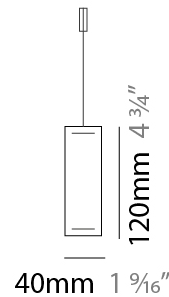

PROJECT	_____
TYPE	_____
SPECIFIER	_____
QUANTITY	_____
DATE	_____

LED120 SUSPENSION

D71026- -

base number   Color   Finish
Temperature   Options

1. To build a product code in our configurator select the specify button on the base model # product page
2. To build a manual product code on this datasheet choose from the options listed below in blue font and add the suffix to the base model #

GENERAL

Series: Woodlin
Subseries: LED120
Brand: Tunto
Division: Design
Mounting Type: Suspension
Mounting Location: Ceiling
Subcategory: Profile

PHYSICAL

Shape: Rectangle
Length (mm): 1600
Length (in): 63
Width (mm): 40
Width (in): 1 9/16
Height (mm): 120
Height (in): 4 3/4
Max. Overall Height (mm): 2120
Max. Overall Height (in): 83 7/16
Light Distribution: Direct / Indirect
Diffuser: Opal
Fixture Finish: WAL / ASH / OAK / BLK / WHI
Fixture Material: Wood
Cable Details: 2000mm / 78 3/4"

ELECTRICAL

Lamp Type: LED
Input Wattage (W): 74
Total Output Wattage (W): 63
Dimming: Tri-Mode (Non-Dimming and Phase Dimming (120Vac only) and 0-10V Dimming)
Driver Included: Yes
Driver Location: Integrated
Driver Type: Constant Current - Universal
Driver Class: Class 2
Input Voltage (V): 120 - 277
Constant Current (MA): 700

LED

Color Temperature (°K): 2700 / 3000 / 4000
Max. Delivered Lumen (lm): 3600
CRI: >93 CRI
Lamp Life (hrs): 50000

OPTICAL

RATINGS AND CERTIFICATIONS

Certified By: Certified for North American Standards
IP rating: IP20

1600mm 63"